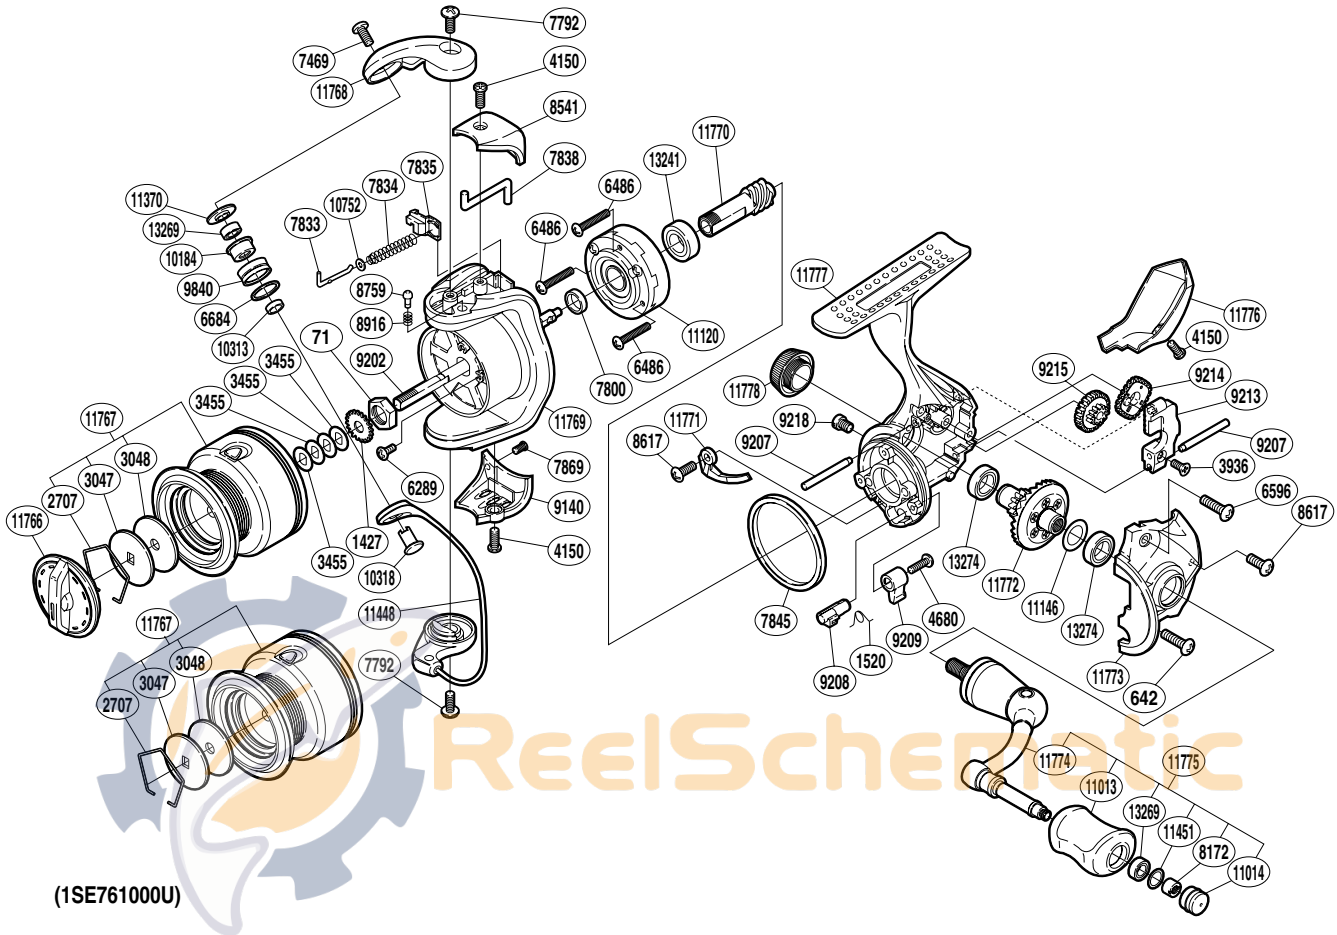

SHIMANO

SAROS S A-RB

SAR-1000F

(1SE761000U)

Part No.	Description	Part No.	Description	Part No.	Description
RD 0071	Rotor Nut	RD 7845	Friction Ring	RD11014	Handle Knob Seal
RD 0642	Screw	RD 7869	Screw	RD11120	Roller Clutch Assembly
RD 1427	Spool Support	RD 8172	Handle Knob Nut	RD11146	Washer
RD 1520	Anti-Reverse Cam Spring	RD 8541	Bail Spring Cover	RD11370	Line Roller Washer
RD 2707	Drag Washers Retainer	RD 8617	Screw	RD11448	Bail Assembly
RD 3047	Key Washer	RD 8759	Click Pin	RD11451	Washer
RD 3048	Drag Washer	RD 8916	Click Spring	RD11766	Drag Knob
RD 3455	Spool Washer	RD 9140	Bail Hold Support Guard	RD11767	Spool Assembly
RD 3936	Screw	RD 9202	Main Shaft	RD11768	Bail Arm
RD 4150	Screw	RD 9207	Oscillating Guide	RD11769	Rotor
RD 4680	Screw	RD 9208	Anti-Reverse Cam	RD11770	Pinion Gear
RD 6289	Screw	RD 9209	Anti-Reverse Lever	RD11771	Bail Trip Strike
RD 6486	Screw	RD 9213	Oscillating Slider	RD11772	Drive Gear
RD 6596	Screw	RD 9214	Oscillating Gear	RD11773	Side Cover
RD 6684	Line Roller Spacer	RD 9215	Idle Gear	RD11774	Handle Shank Assembly
RD 7469	Screw	RD 9218	Oil Cap	RD11775	Handle Assembly
RD 7792	Screw	RD 9840	Line Roller	RD11776	Rear Protector
RD 7800	Rotor Ring	RD10184	Line Roller Bushing	RD11777	Body
RD 7833	Bail Spring Guide A	RD10313	Bearing Spacer	RD11778	Handle Screw Cap
RD 7834	Bail Spring	RD10318	Line Roller Support	RD13241	Ball Bearing
RD 7835	Bail Spring Seat	RD10752	Spring Guide A Support	RD13269	Ball Bearing
RD 7838	Bail Trip Lever	RD11013	Handle Knob	RD13274	Ball Bearing